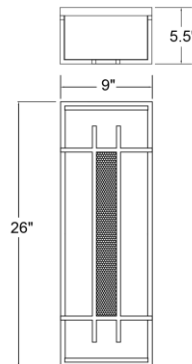

### PRODUCT MEASUREMENTS

FIXTURE	BACKPLATE / CANOPY
Length:	Length
Width: 9"	Width: 9"
Diameter	Diameter:
Height: 26"	Height: 26"
Extension: 5.5"	
Overall Height:	

#### LINE DRAWING